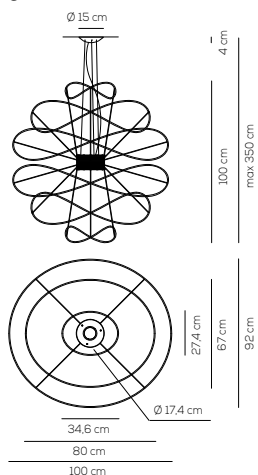

## SP HOOPS 6

kg 7,7 m<sup>3</sup> 0,43

HOOPS / con illuminazione verso alto e basso / with upward and downward lighting

Type	Article	Colours / Finish	Source
SP	HOOPS 6	BC white / BC white NE black / NE black OR gold / OR gold CR chrome / CR chrome	LED 32W - diffused beam 3000K other CCT options available upon request